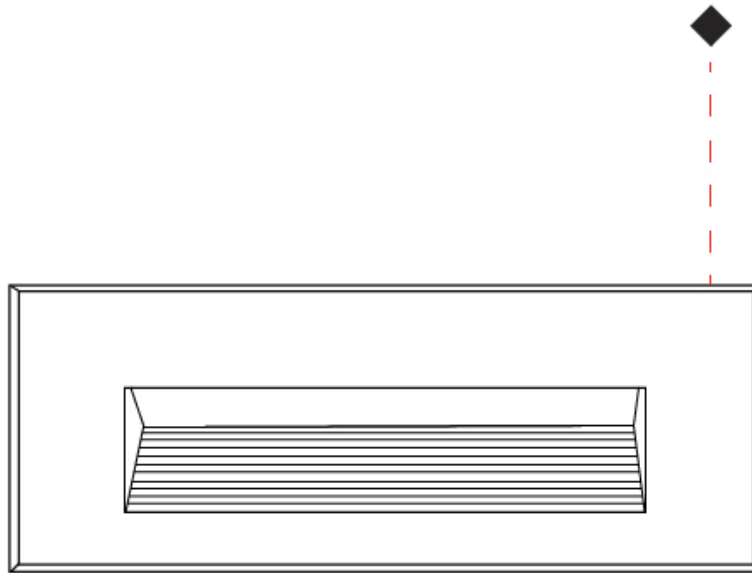

E10R0029-

PROJECT

TYPE

SPECIFIER

QUANTITY

DATE